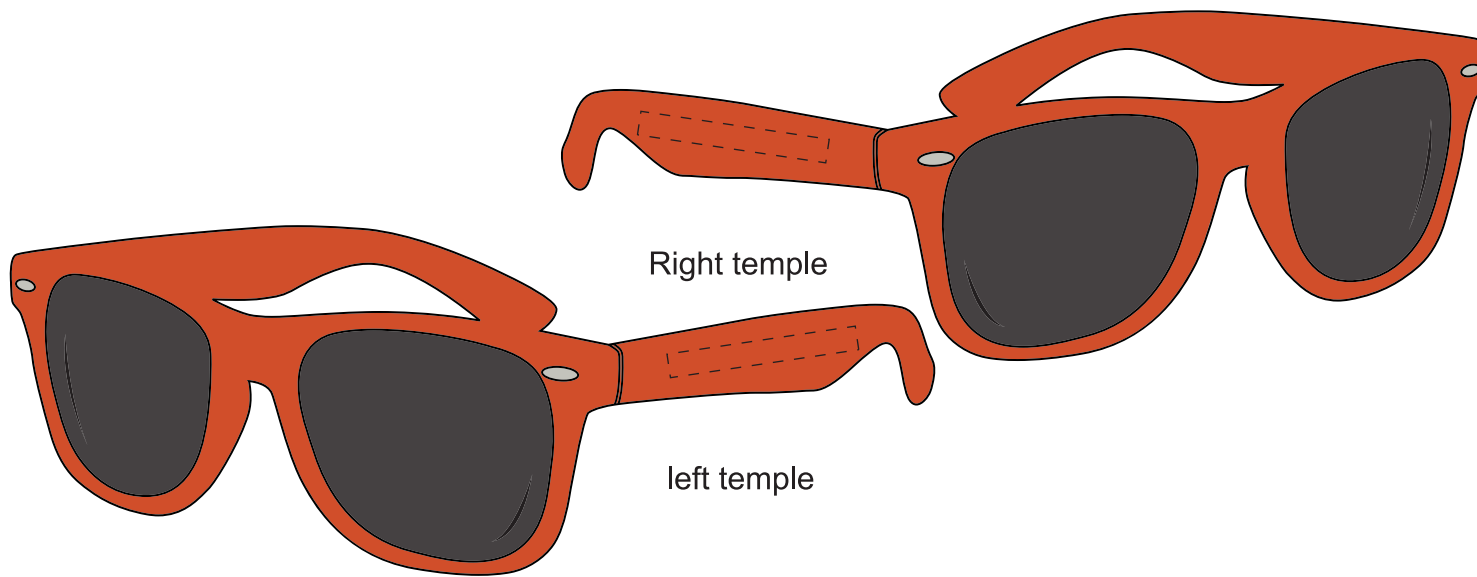

ITEM COLOR

XXXX

IMPRINT COLOR

XXXX

ITEM

AA-GG9G

DESCRIPTION

Pool Party Essentials

IMPRINT TYPE

Silk-Screen