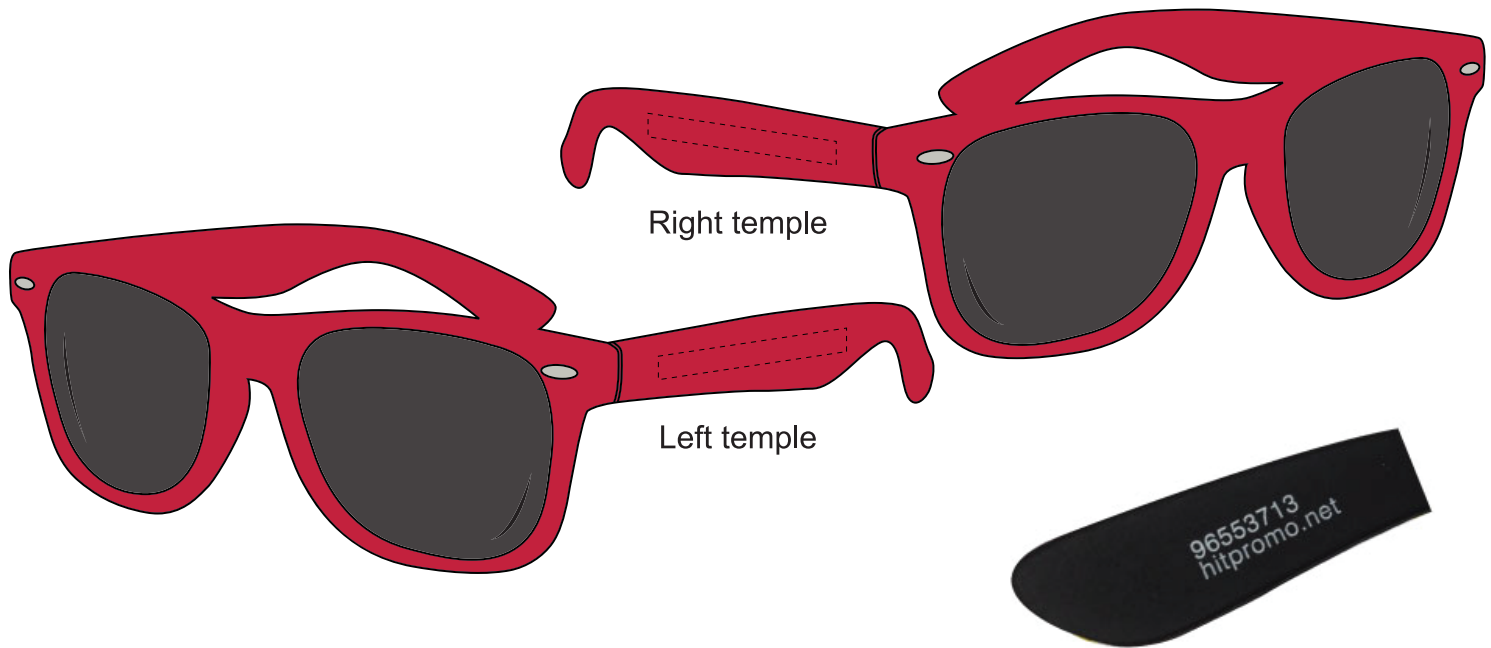

Max Imprint Size #: 2" W x 1/4" H

SIDE 2

SIDE 1

ITEM COLOR

XXXX

IMPRINT COLOR

XXXX

ITEM

AA-GACC

DESCRIPTION

Malibu Sunglasses With Heathered Pouch

IMPRINT TYPE

Silk-Screen

Art Guidelines

- Positive Imprint – 6 pt Minimum..... Sample
- Negative Imprint – 8 pt Minimum..... Sample
- Serif & Italic Types – 10 pt Minimum..... Sample Sample
- Line Weight, Positive Lines – .5 pt Minimum
- Line Weight, Negative Lines – .75 pt Minimum
- Registered or Trademark Symbols – 8 pt Width Minimum [®]_{TM}

IMPRINT COLOR

XXXX

ITEM

AA-GACC

DESCRIPTION

Malibu Sunglasses With Heathered Pouch

IMPRINT TYPE

Silk-Screen