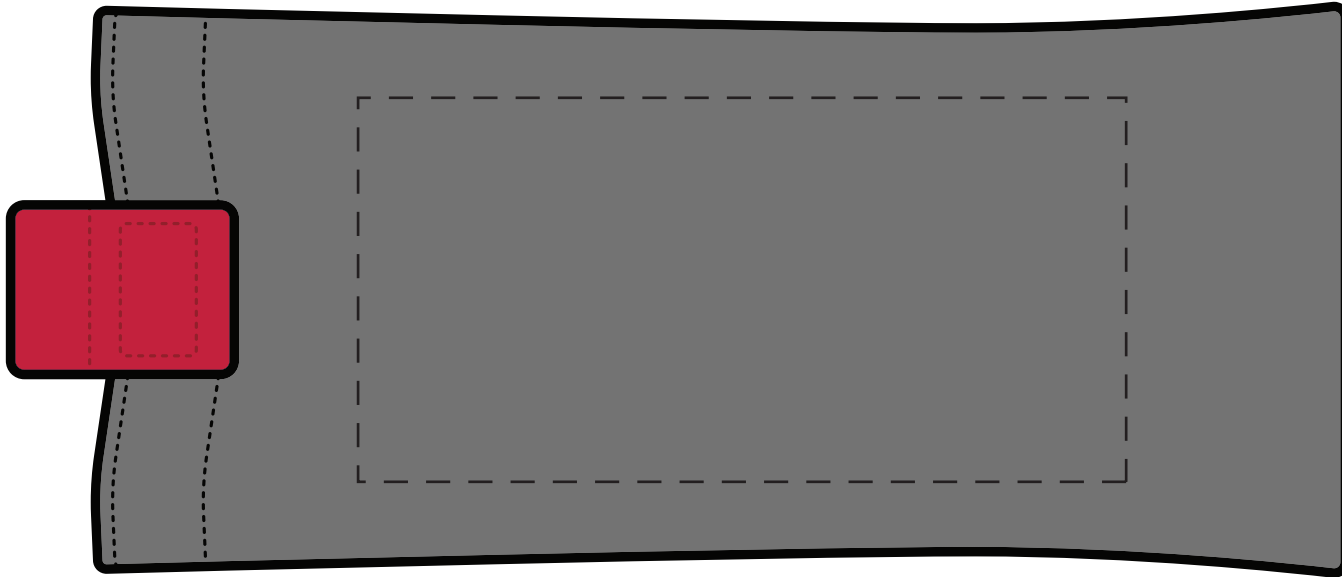

Art Approval Form

Client: XXXX
Invoice #: XXX

Imprint Size: 4"w x 2"h

ITEM COLOR

XXXX

IMPRINT COLOR

XXXX

ITEM

AA-GACC

DESCRIPTION

Malibu Sunglasses With Heathered Pouch

IMPRINT TYPE

Silk-Screen

Art Guidelines

Positive Imprint – 6 pt Minimum..... Sample
Negative Imprint – 8 pt Minimum..... Sample
Serif & Italic Types – 10 pt Minimum..... Sample *Sample*
Line Weight, Positive Lines – .5 pt Minimum
Line Weight, Negative Lines – .75 pt Minimum
Registered or Trademark Symbols – 8 pt Width Minimum ®
TM

Ornate and display type faces will be printed on a case-by-case basis.

Registration marks and trademarks will be enlarged to ensure minimal size when printed.

Color & Size Variance

All PMS colors are printed in RGB and only near tonal value can be achieved

- This PDF file is being viewed on an RGB monitor therefore there will be a variance between the color on your screen and the color of the actual finished product.
- All PMS Colors are printed CMYK and are matched as close as possible.
- This proof should be used to inspect the layout, spelling, grammar, color selection and color appearance of your order
- Colors printed on different mediums (ie: caps/leash and label) will not be an exact match.
- This proof is not an exact match of the finished product color or quality of the printed piece.

By agreeing to this proof you agree to the terms and conditions stated on www.pmgoa.com

PROOF BY

XXX