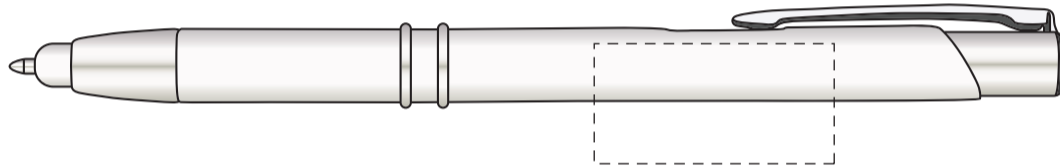

Art Approval Form

Client: XXXX
Invoice #: XXX

1.25" W x .625" H

ITEM COLOR

XXXX

IMPRINT COLOR

XXXX

ITEM

AA-EBF

DESCRIPTION

2-in-1 Note-Taking Tool

IMPRINT TYPE

Silk-Screen

Art Guidelines

Positive Imprint – 6 pt Minimum..... Sample
Negative Imprint – 8 pt Minimum..... Sample
Serif & Italic Types – 10 pt Minimum..... Sample Sample
Line Weight, Positive Lines – .5 pt Minimum
Line Weight, Negative Lines – .75 pt Minimum
Registered or Trademark Symbols – 8 pt Width Minimum ®
™

Ornate and display type faces will be printed on a case-by-case basis.

Registration marks and trademarks will be enlarged to ensure minimal size when printed.

Color & Size Variance

All PMS colors are printed in RGB and only near tonal value can be achieved

- This PDF file is being viewed on an RGB monitor therefore there will be a variance between the color on your screen and the color of the actual finished product.
- All PMS Colors are printed CMYK and are matched as close as possible.
- This proof should be used to inspect the layout, spelling, grammar, color selection and color appearance of your order
- Colors printed on different mediums (ie: caps/leash and label) will not be an exact match.
- This proof is not an exact match of the finished product color or quality of the printed piece.

By agreeing to this proof you agree to the terms and conditions stated on www.pmgoa.com

PROOF BY

XXX