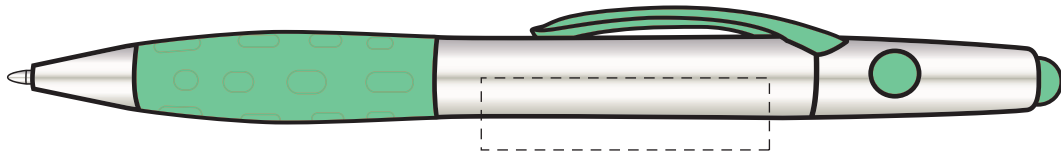

Art Approval Form

Client: XXXX
Invoice #: XXX

Imprint Size : 1 1/2" W x 3/8" H

ITEM COLOR

XXXX

IMPRINT COLOR

XXXX

ITEM

AA-ACD

DESCRIPTION

Spacey 3-in-1 Pen

IMPRINT TYPE

Silk-Screen

Art Guidelines

- Positive Imprint – 6 pt Minimum..... Sample
- Negative Imprint – 8 pt Minimum..... Sample
- Serif & Italic Types – 10 pt Minimum..... Sample Sample
- Line Weight, Positive Lines – .5 pt Minimum
- Line Weight, Negative Lines – .75 pt Minimum
- Registered or Trademark Symbols – 8 pt Width Minimum ®
™

Ornate and display type faces will be printed on a case-by-case basis.

Registration marks and trademarks will be enlarged to ensure minimal size when printed.

Color & Size Variance

All PMS colors are printed in RGB and only near tonal value can be achieved