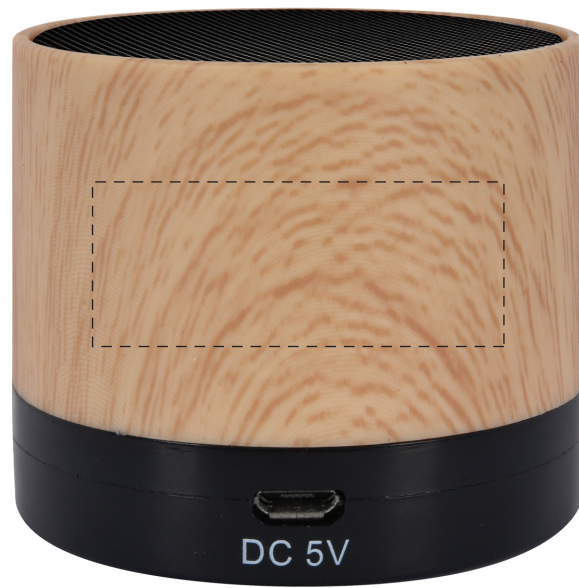

Art Approval Form

Client: XXXX
Invoice #: XXX

2 1/2" W x 1" H

ITEM COLOR

XXXX

IMPRINT COLOR

XXXX

ITEM

AA-9BBD

DESCRIPTION

Allegro Wood Grain Wireless Speaker

IMPRINT TYPE

Silk-Screen

Art Guidelines

- Positive Imprint – 6 pt Minimum..... Sample
- Negative Imprint – 8 pt Minimum..... Sample
- Serif & Italic Types – 10 pt Minimum..... Sample Sample
- Line Weight, Positive Lines – .5 pt Minimum
- Line Weight, Negative Lines – .75 pt Minimum
- Registered or Trademark Symbols – 8 pt Width Minimum ®
  ™

Ornate and display type faces will be printed on a case-by-case basis.

Registration marks and trademarks will be enlarged to ensure minimal size when printed.

Color & Size Variance

All PMS colors are printed in RGB and only near tonal value can be achieved

- This PDF file is being viewed on an RGB monitor therefore there will be a variance between the color on your screen and the color of the actual finished product.
- All PMS Colors are printed CMYK and are matched as close as possible.
- This proof should be used to inspect the layout, spelling, grammar, color selection and color appearance of your order
- Colors printed on different mediums (ie: caps/leash and label) will not be an exact match.
- This proof is not an exact match of the finished product color or quality of the printed piece.

By agreeing to this proof you agree to the terms and conditions stated on www.pmgoa.com

PROOF BY

XXX