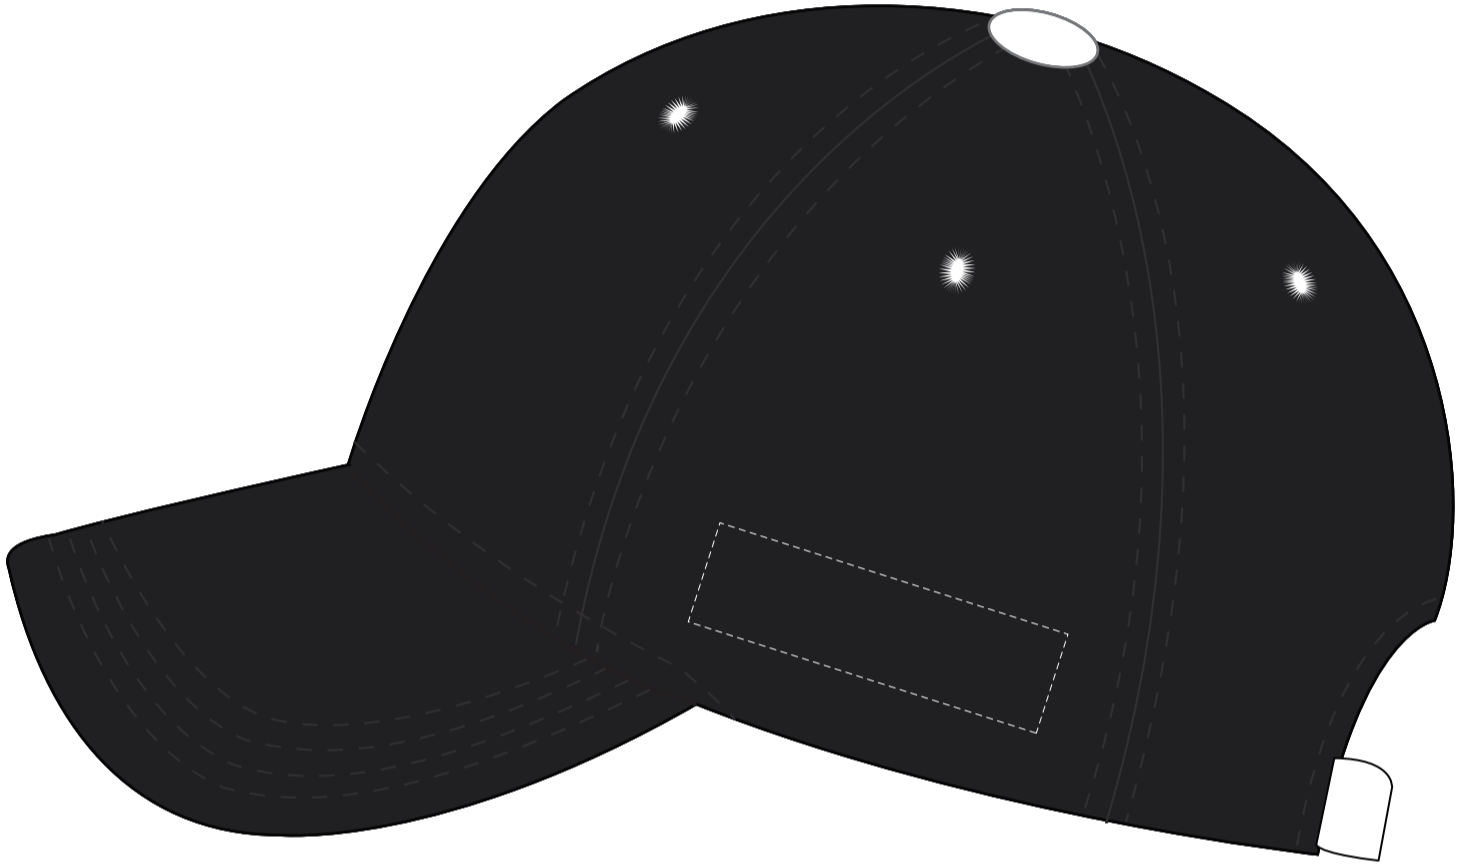

Art Approval Form

Client: XXXX
Invoice #: XXX

Imprint Size : 4.5" W x 2.5" H

Side

ITEM COLOR

XXXX

IMPRINT COLOR

XXXX

ITEM

AA-87A9

DESCRIPTION

Customizable 100% Brush Cotton Cap

IMPRINT TYPE

7 thread colors and 7,000 stitches

Art Guidelines

- Positive Imprint – 6 pt Minimum..... Sample
- Negative Imprint – 8 pt Minimum..... Sample
- Serif & Italic Types – 10 pt Minimum..... Sample Sample
- Line Weight, Positive Lines – .5 pt Minimum
- Line Weight, Negative Lines – .75 pt Minimum
- Registered or Trademark Symbols – 8 pt Width Minimum ®
  ™

Ornate and display type faces will be printed on a case-by-case basis.

Registration marks and trademarks will be enlarged to ensure minimal size when printed.

Color & Size Variance

All PMS colors are printed in RGB and only near tonal value can be achieved

- This PDF file is being viewed on an RGB monitor therefore there will be a variance between the color on your screen and the color of the actual finished product.
- All PMS Colors are printed CMYK and are matched as close as possible.
- This proof should be used to inspect the layout, spelling, grammar, color selection and color appearance of your order
- Colors printed on different mediums (ie: caps/leash and label) will not be an exact match.
- This proof is not an exact match of the finished product color or quality of the printed piece.

By agreeing to this proof you agree to the terms and conditions stated on www.pmgoo.com

PROOF BY

XXX